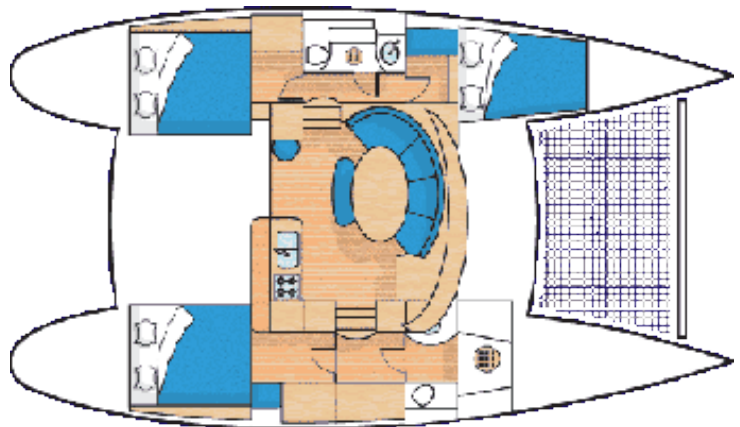

Lagoon 380 Catamaran, 3 cabins, 2 heads

Standard Equipment:

- VHF Radio
- GPS
- Dinghy and outboard motor
- Charts and VI Guide
- Flashlight
- Adult Lifejackets
- BBQ Grill
- Fire Extinguishers
- Through-hull Plugs
- Deck brush
- Cockpit table
- Bimini
- Linens and towels
- Beach towels
- Clothes pegs
- Log and depth-sounder
- Electric windlass
- Refrigerator
- CD Player with saloon and cockpit speakers