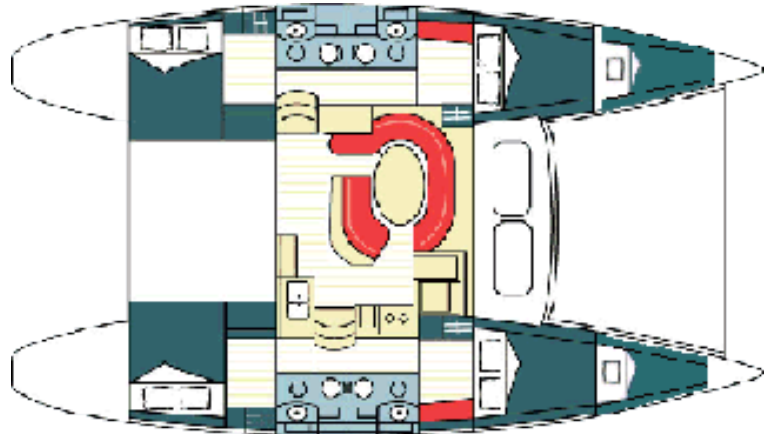

Lagoon 410 Catamaran, 4 cabins, 2 heads or 4 heads

Standard Equipment:

- VHF Radio
- GPS
- Dinghy and outboard motor
- Charts and VI Guide
- Flashlight
- Adult Lifejackets
- BBQ Grill
- Fire Extinguishers
- Through-hull Plugs
- Deck brush
- Cockpit table
- Bimini
- Linens and towels
- Beach towels
- Clothes pegs
- Log and depth-sounder
- Electric windlass
- Refrigerator
- CD Player with saloon and cockpit speakers